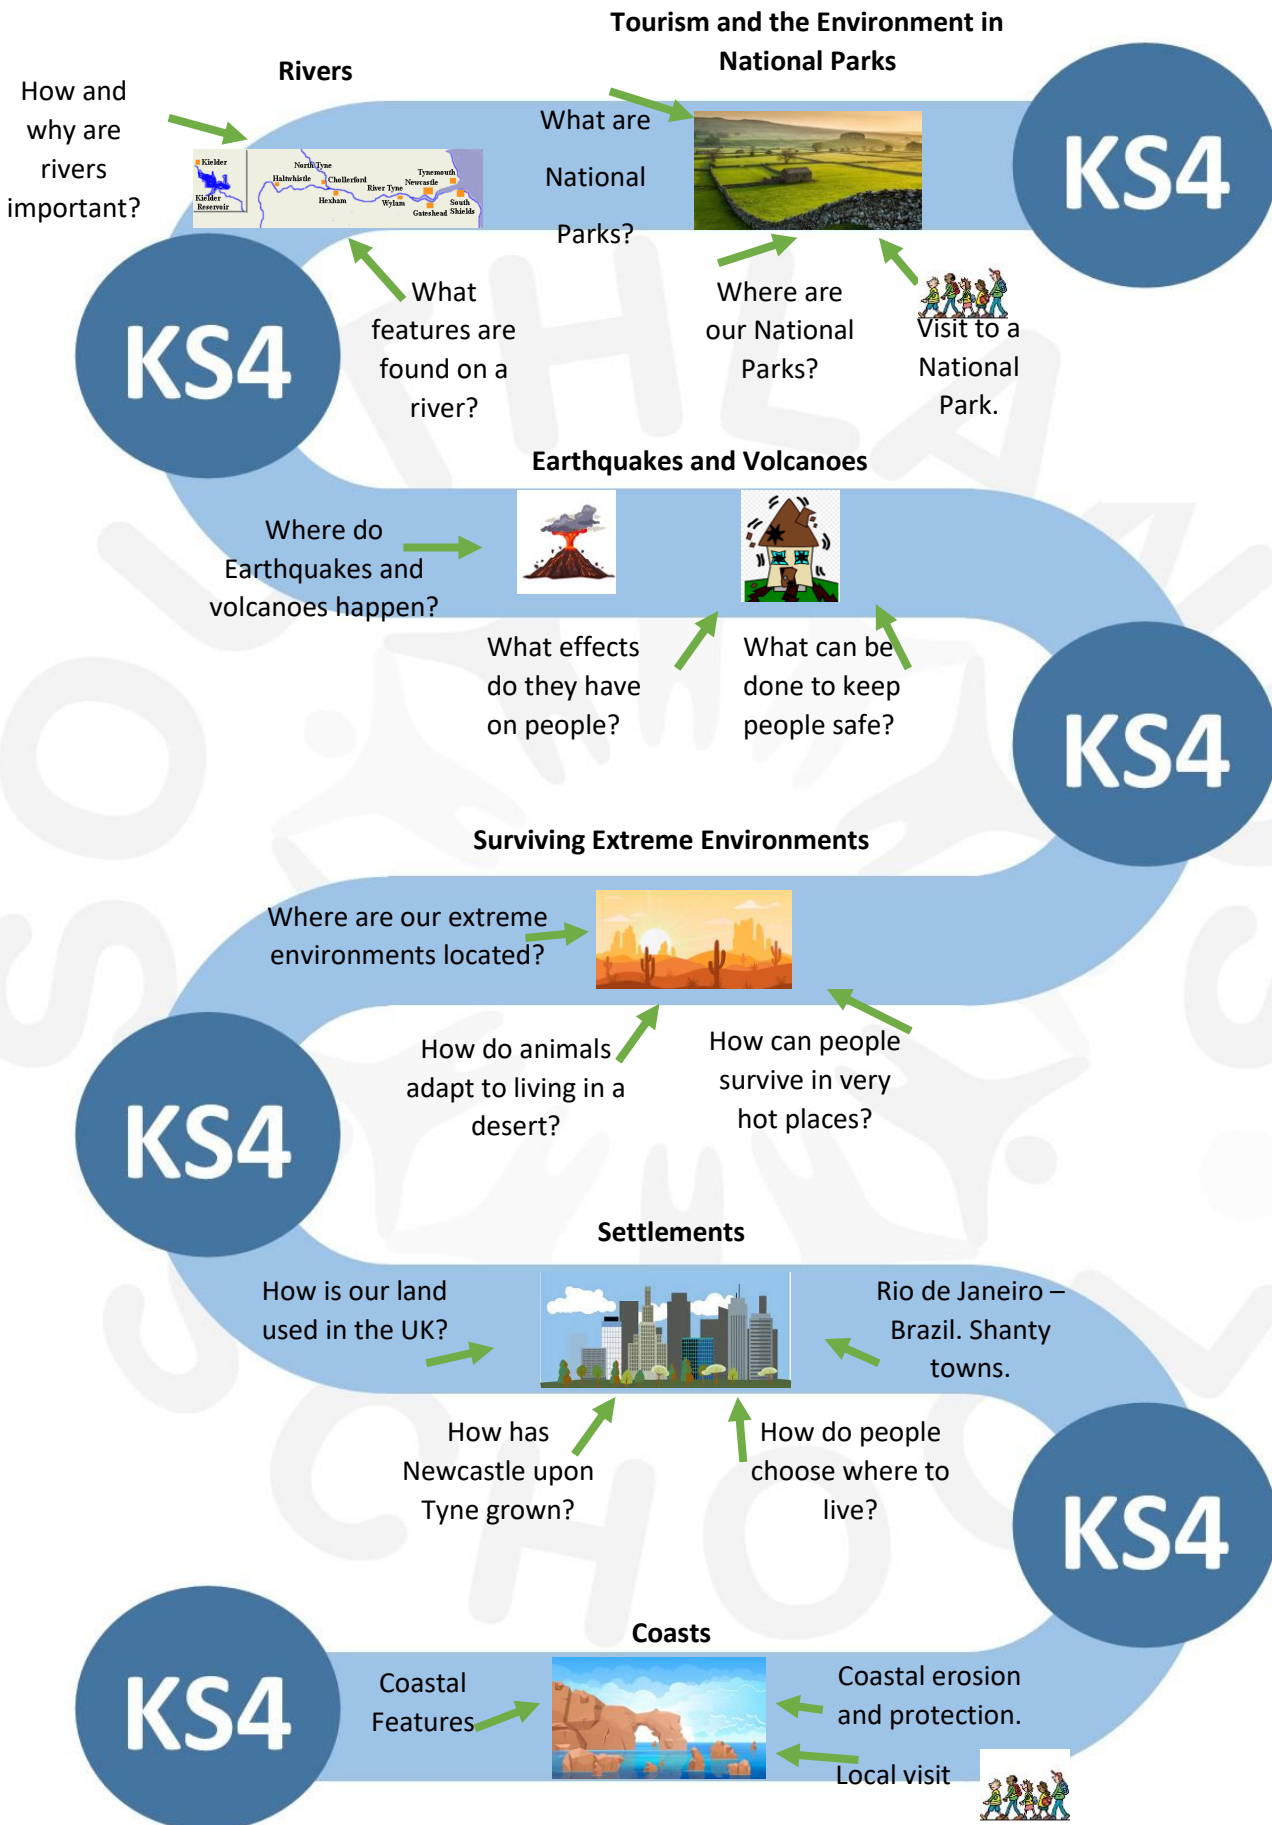

KS4 Geography Learning Journey - AQA

Students will follow complete work aiming for AQA Unit Awards in Geography.

The units have been selected to build on knowledge gained during year 7,8 and 9 at Southlands.

There is no exam; work is assessed by the class teacher.