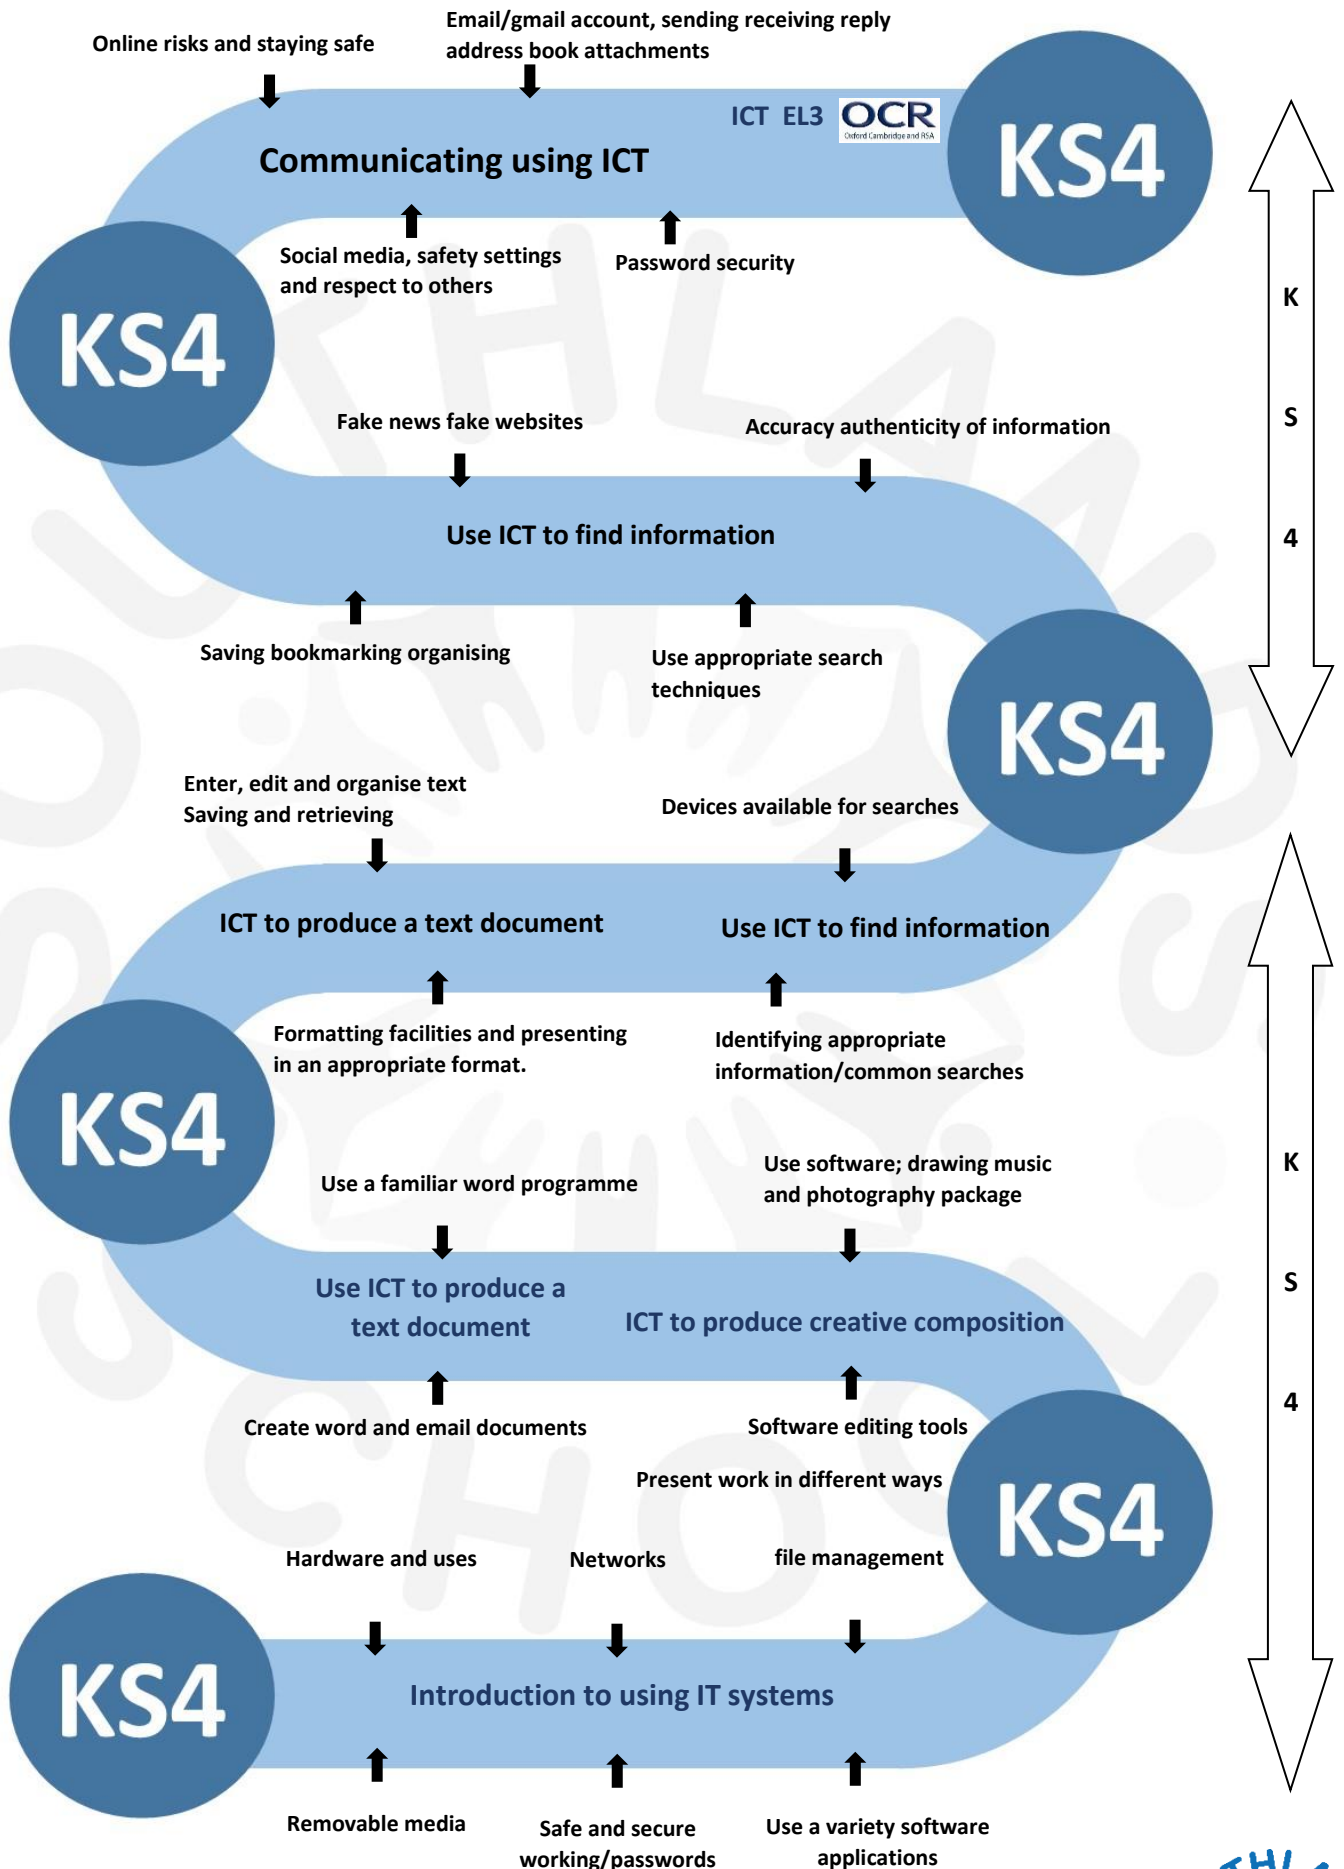

Computing/ICT Learning Journey

Teachers notes.....OCR ICT EL 1,2,3, covering units F12 – F16 Guided Learning Hours (GLH) 30 per unit